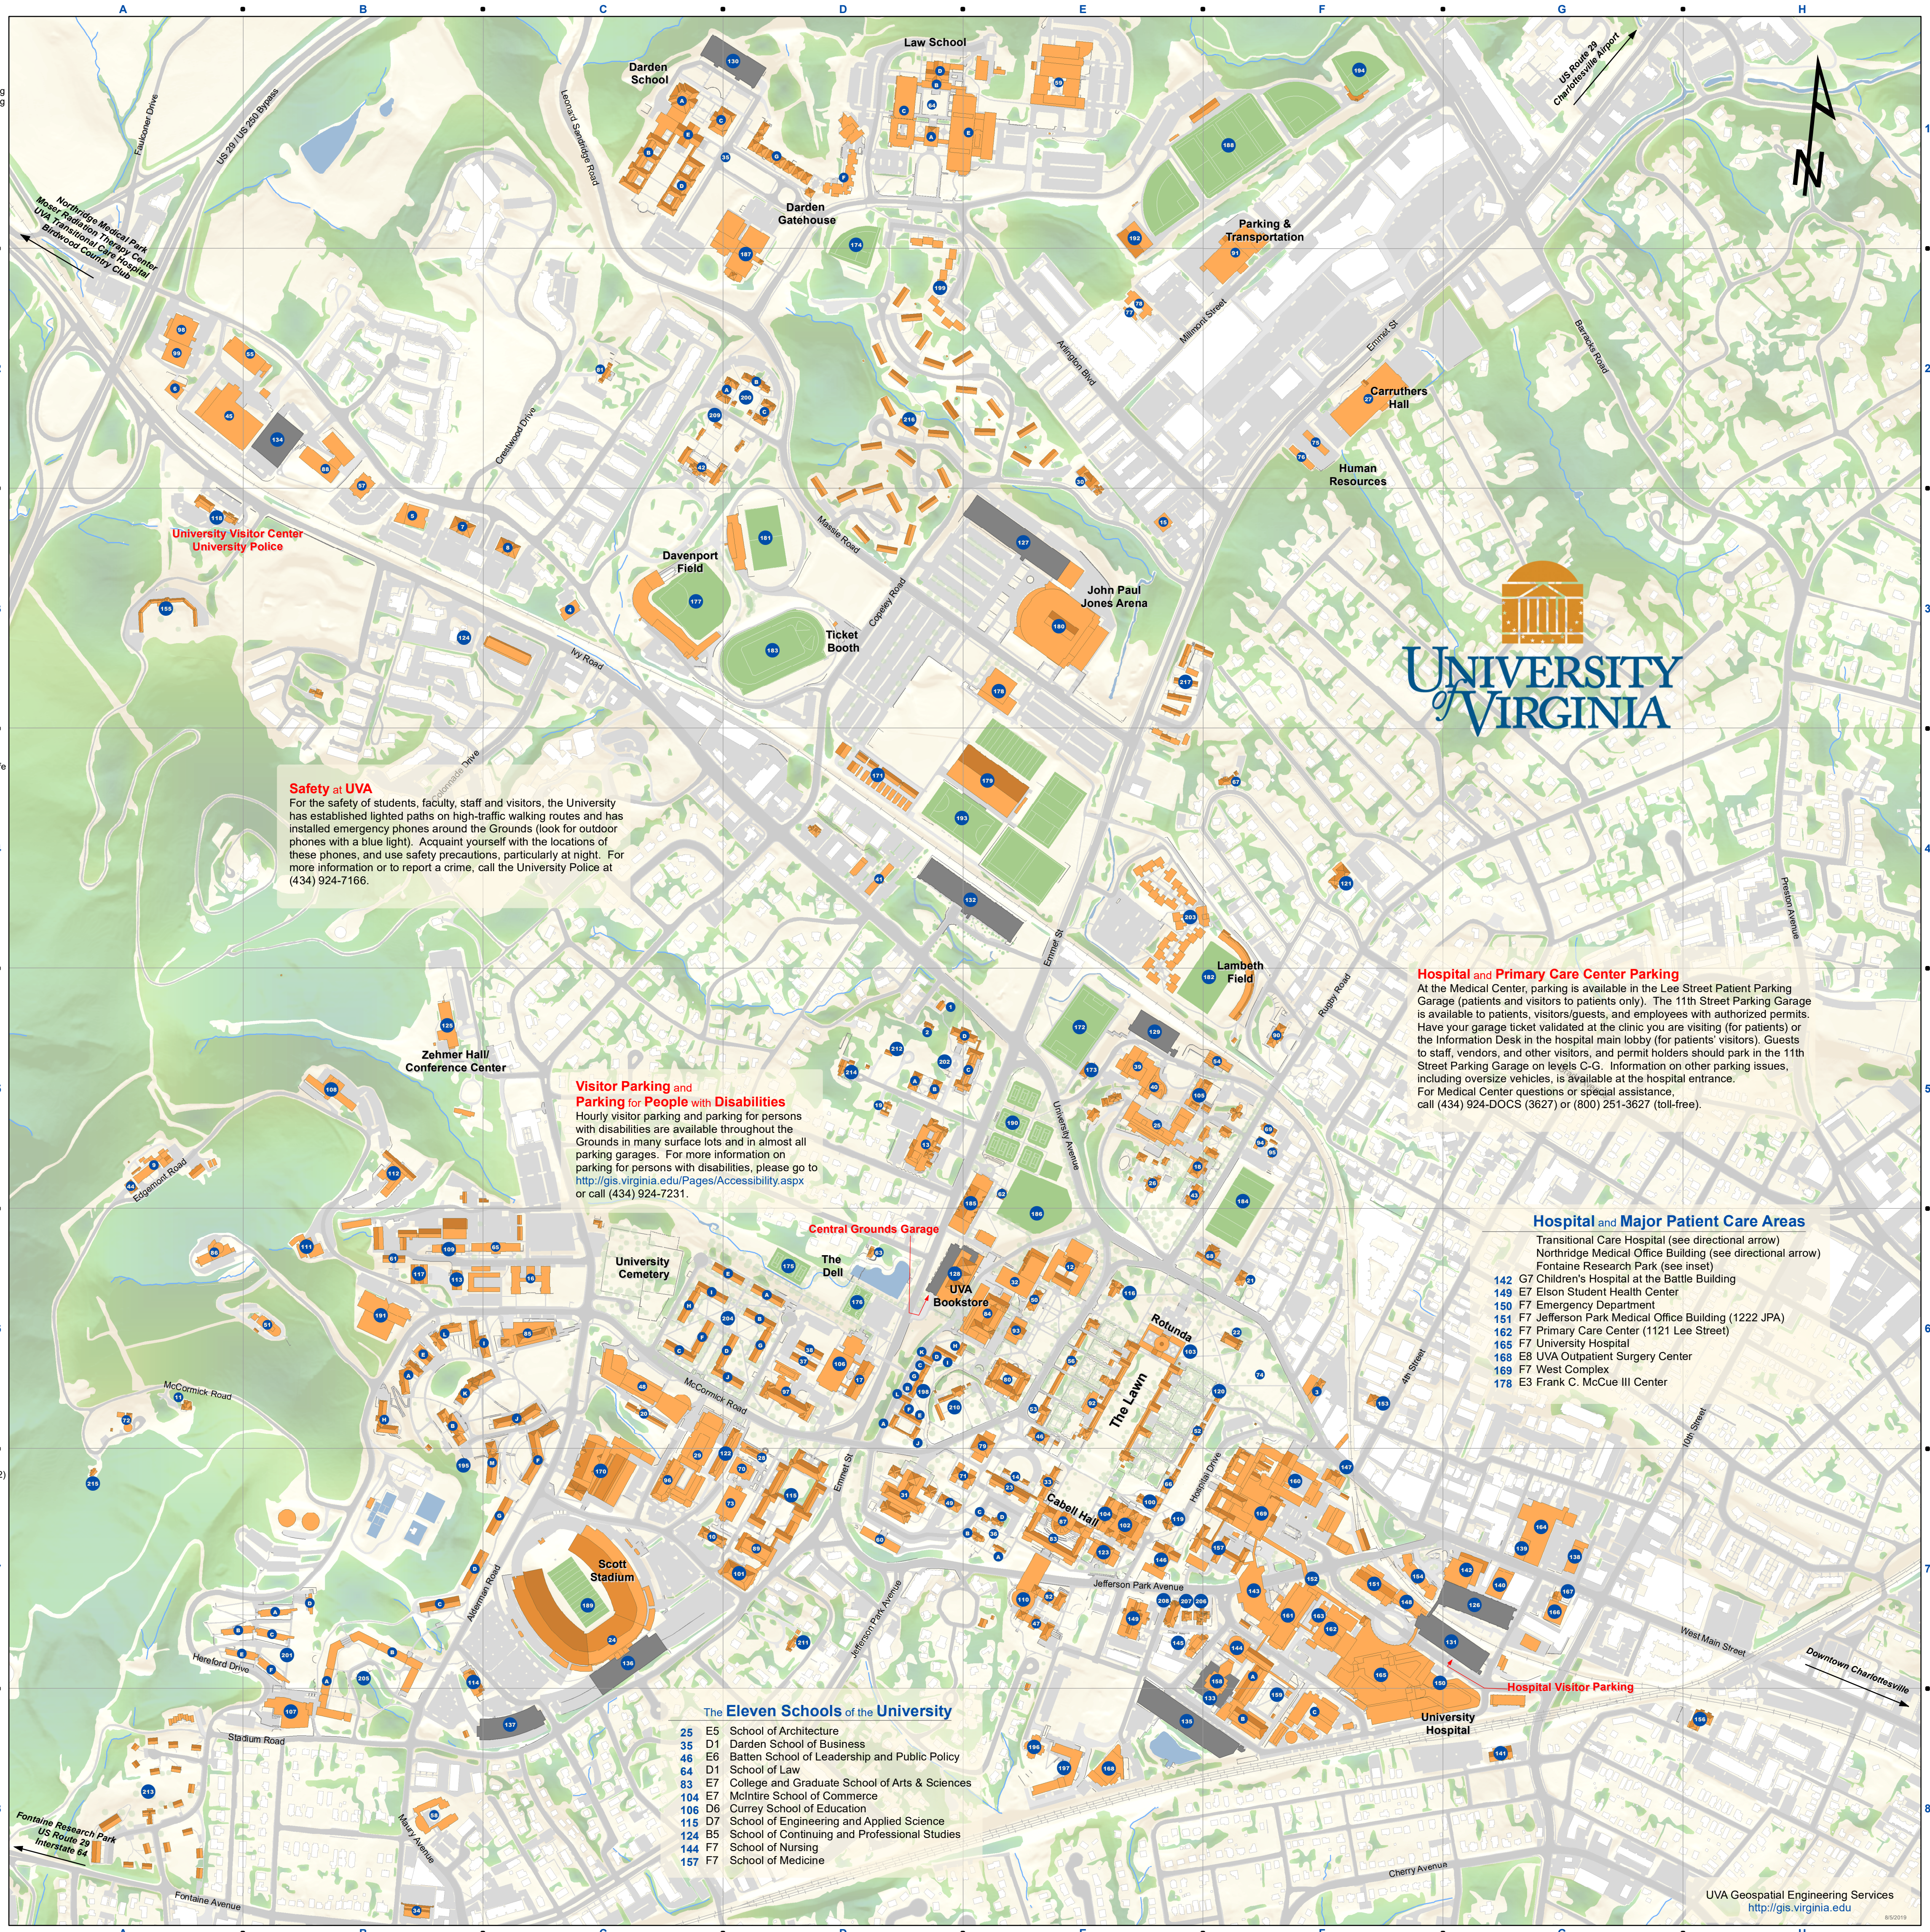

Academic, Administrative and Student Life		Health System	
1	D5 102 Cresap Road	138	G7 1003 West Main Street
2	D5 108 Cresap Road	139	G7 1107 West Main Street
3	F6 1515 University Avenue	140	G7 1200 West Main Street
4	C3 2200 Old Ivy Road	141	G8 999 Grove Street (Lee Building)
5	A2 2400 Old Ivy Road	142	G7 Battle Building
6	A2 2476 Old Ivy Road	143	F7 Claude Moore Health Sciences Library
7	B3 310 Old Ivy Way	144	F7 Claude Moore Medical Education Building
8	C3 315 Old Ivy Way	145	E7 Claude Moore Nursing Education Building
9	A5 Aerospace Research Laboratory	146	E7 Cobb Hall
10	C7 Albert H Small Building	147	F7 Corner Building
11	A6 Alden House (Observatory House 1)	148	F7 Education Resource Center
12	E6 Alderman Library	149	E7 Elson Student Health Center
13	D5 Alumni Hall	150	F7 Emergency Department
14	F7 Amphitheater	151	F7 Emily Cosovic Clinical Cancer Center
15	E3 Arlington Blvd 1910	152	F7 Hospital Link
16	C6 Astronomy Building	153	F6 Hospitality House Blue Cottage
17	D6 Bavaro Hall (Curry School of Education)	154	F7 Jefferson Park Medical Office Building
18	A5 Aerospace Research Laboratory	155	A3 KRCRC Commonwealth Court
19	D5 Bemiss House (University Press)	156	H8 Malcolm W Cole Child Care Center
20	C6 Biology Greenhouse	157	F7 McKim Hall
21	F6 Booker House (Provost's Office)	158	F7 McLeod Hall
22	D5 Brooks Hall	159	F8 Medical Research Buildings
23	E7 Bryan Hall	160	F7 West Complex
24	C7 Bryant Hall at Scott Stadium	A	Bomert, Eng. & Medical Sci. Bld. (MR-5)
25	E5 Campbell Hall (School of Architecture)	B	Carter-Harrison Research Bldg (MR-6)
26	E5 Carr's Hill (Presidents' House)	C	Medical Research Lab (MR-4)
27	F2 Carruthers Hall	160	F7 Medical School Bldg
28	D7 Chemical Engineering Research	161	F7 Pinn Hall
29	C7 Chemistry Building	162	F7 Primary Care Center
30	E2 Child Care Center	163	F7 Primary Care Center Annex
31	E6 Clemens Library	164	G7 Stacey Hall
32	E7 Cocke Hall	165	F7 University Hospital
33	B8 Colony Plaza/2205 Fontaine Ave	166	F7 UVA Clinical Laboratory
34	D1 Darden School of Business	167	G7 UVA Community Credit Union (1018 W Main)
35	A Abbott Center	168	E8 UVA Outpatient Surgery Center
	B Classroom Building	169	F7 West Complex
	C Darden Library	Athletic/Recreational Facilities	
	D Faculty Building	170	C7 Aquatic & Fitness Center
	E Saunders Hall	171	D4 Athletic Village
	F Sponsors Hall East	172	E5 Carr's Hill Field
	G Sponsors Hall West	173	E5 Carr's Hill Field Support Facility
36	E7 Dawson's Row #1	174	D1 Copeley Field
	A Dawson's Row #2	175	D6 Dell (Perry-Fishburne) Tennis Courts
	C Dawson's Row #3	176	D6 Dell Basketball Courts
	D Dawson's Row #4	177	C3 Disharoon Park
37	D6 Dell Building #1	178	E3 Frank C. McCue III Center
38	D6 Dell Building #2	179	E4 George Welsh Indoor Practice Facility
39	E5 Drama Building (Culbreth and Helms Theaters)	180	E3 John Paul Jones Arena
40	E5 Drama Ed. Bldg. Addition (Ruth Caplin Theatre)	D3 Klockner Stadium	
41	Dynamics Bldg (2015 Ivy Road)	182	F5 Lambeth Field
42	C2 Faulkner House (Miller Center of Public Affairs)	183	D3 Lanigan Field
43	E5 Fayetteweather Hall	184	F5 Madison Bowl
44	A5 Fluids Research Laboratory	185	E5 Memorial Gymnasium
45	Fontaine Food Center	186	E6 Nameless Field
46	E6 Garrett Hall	187	D2 North Grounds Recreation Center
47	E7 Gibson Hall	188	F1 The Park
48	C6 Gilmer Hall	189	C7 Scott Stadium at Carl Smith Center
49	Haley Hall	190	E5 Sheridan Snyder Tennis Center
50	Harrison Inst. & Small Special Collections Library	191	B6 Slaughter Recreation Center
51	B6 High Energy Physics Lab	192	E1 The Park - Indoor Field #7
52	Hotel D	193	D4 University Hall Turf Field
53	Hotel E	194	F1 University Softball Facility
	Hotel/Garden Room/West Range Cafe	195	B7 Alderman Road Residence Area
54	F5 Hunter Smith Band Building	A	Balz-Dobie House
55	B2 Ivy Stacks	B	Cauthen House
56	E6 Jefferson Hall (Hotel C)	C	Courtenay House
57	Jefferson Quarry	D	Dunglison House
58	B8 Jefferson Scholars Foundation	E	Ern Commons
59	E1 Judge Advocate General's School (TJAGLCS)	F	Gibbons House/Housing & Residence Life
60	D7 Kerchol Hall	G	Fitzhugh House
61	E5 Lacy Hall	H	Kellogg House
62	E5 Lacy Astor Pavilion	I	Lie-Maupin House
63	D6 Lambeth House	J	Shannon House
64	D1 Law School (David A. Harrison III Law Grounds)	K	Tuttle-Dunnington House
	A Clay Hall	L	Walter-Webb House
	B Hunter And Williams Hall	M	Woody House
	C Slaughter Hall	196	E8 Bice House
	D Student-Faculty Center	197	E8 Bond House
	E Withers-Brown Hall	D6 Brown College at Monroe Hill	
65	C6 Leake Building (Facilities Management)	A	Davis House
66	E7 Levering Hall (Hotel F)	B	Gildersleeve House
67	F4 Loma Sundberg International Center	C	Harrison House
68	F6 Madison Hall (President's Office)	D	Holmes House
69	Madison House	E	Long House
70	D7 Materials Science	F	Mallet House
71	E7 Maury Hall	G	McCuffey House
72	A6 McCormick Observatory	H	Peters House
73	D7 Mechanical Engineering	I	Rogers House
74	F6 Memorial to Enslaved Laborers	J	Smith House
75	F2 Michie North (918 Emmet Street)	K	Tucker House

Safety at UVA
For the safety of students, faculty, staff and visitors, the University has established lighted paths on high-traffic walking routes and has installed emergency phones around the Grounds (look for outdoor phones with a blue light). Acquaint yourself with the locations of these phones, and use safety precautions, particularly at night. For more information or to report a crime, call the University Police at (434) 924-7166.

Hospital and Major Patient Care Areas
Transitional Care Hospital (see directional arrow)
Northridge Medical Office Building (see directional arrow)
Fontaine Research Park (see inset)

- 142 G7 Children's Hospital at the Battle Building
- 149 E7 Elson Student Health Center
- 150 F7 Emergency Department
- 151 F7 Jefferson Park Medical Office Building (1222 JPA)
- 162 F7 Primary Care Center (1121 Lee Street)
- 165 F7 University Hospital
- 168 E8 UVA Outpatient Surgery Center
- 169 F7 West Complex
- 178 E3 Frank C. McCue III Center

The Eleven Schools of the University

- 25 E5 School of Architecture
- 35 D1 Darden School of Business
- 46 E6 Batten School of Leadership and Public Policy
- 64 D1 School of Law
- 83 E7 College and Graduate School of Arts & Sciences
- 104 E7 McIntire School of Commerce
- 106 D6 Curry School of Education
- 115 D7 School of Engineering and Applied Science
- 124 B5 School of Continuing and Professional Studies
- 144 F7 School of Nursing
- 157 F7 School of Medicine